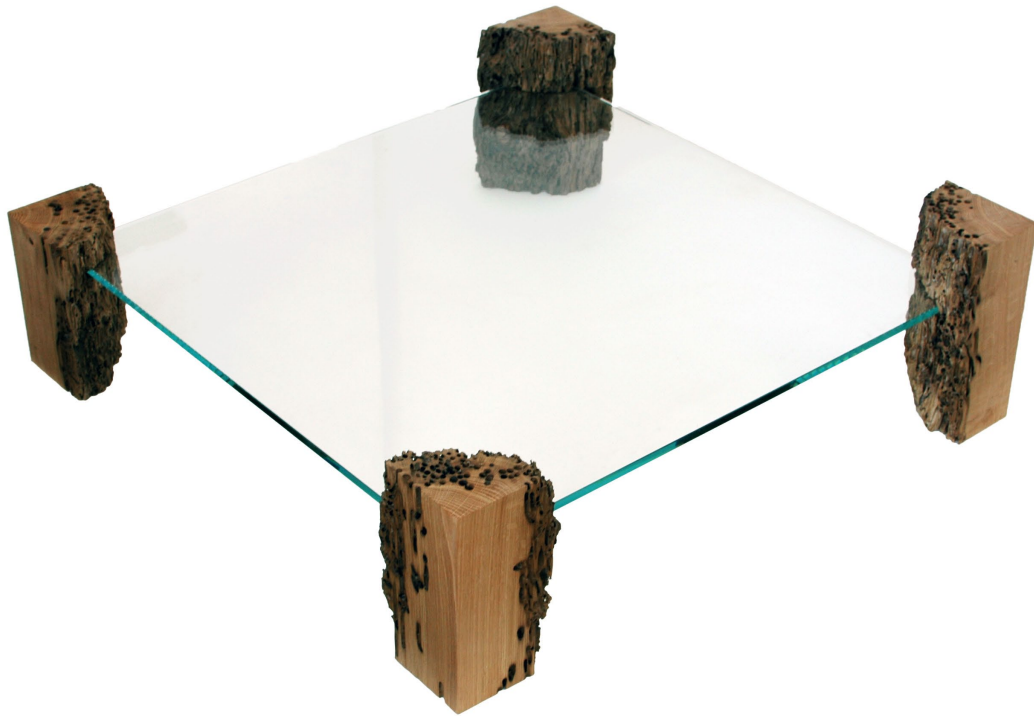

# Palino Low Table

Dimensions: 90 x 90 cm  
h 27 cm

Materials and finishes:  
Bricola solid oak wood, glass.